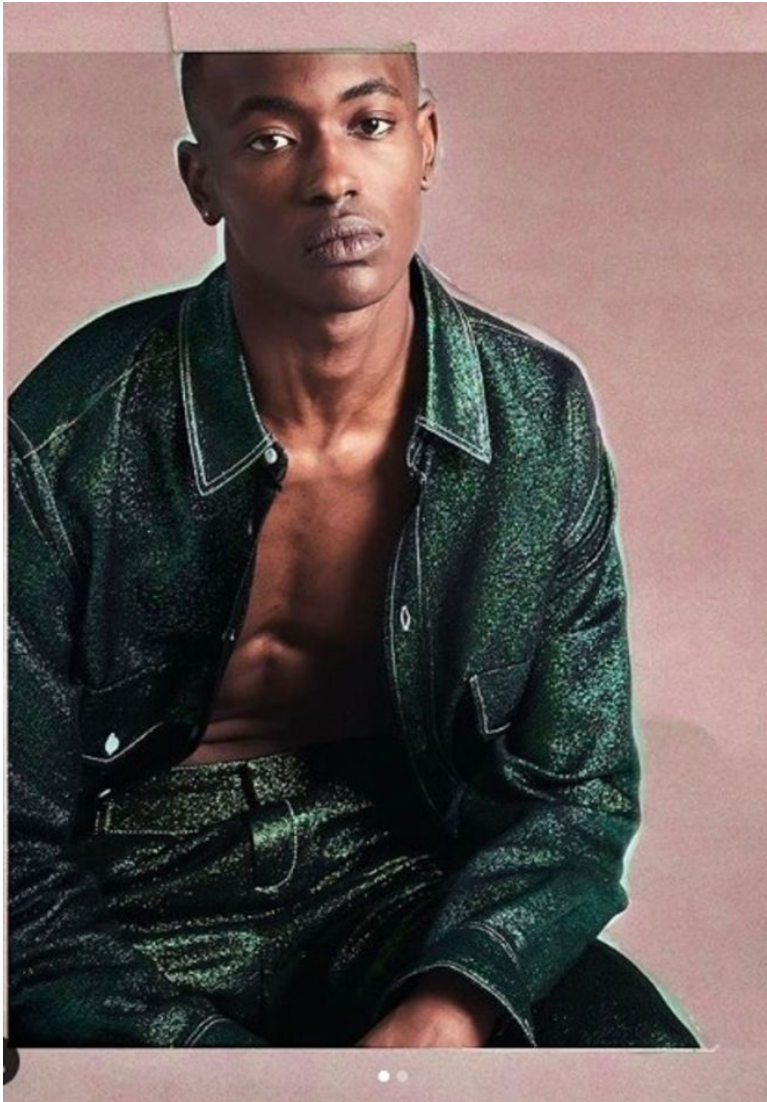

ABDOU FAAL

Height 188cm/6'2" Waist 71cm/28" Chest 86cm/34" Hair Black Eyes Brown

ABDOU FAAL

Height 188cm/6'2"    Waist 71cm/28"    Chest 86cm/34"    Hair Black    Eyes Brown

ABDOU FAAL

Height 188cm/6'2" Waist 71cm/28" Chest 86cm/34" Hair Black Eyes Brown

ABDOU FAAL

Height 188cm/6'2" Waist 71cm/28" Chest 86cm/34" Hair Black Eyes Brown

ABDOU FAAL

Height 188cm/6'2" Waist 71cm/28" Chest 86cm/34" Hair Black Eyes Brown