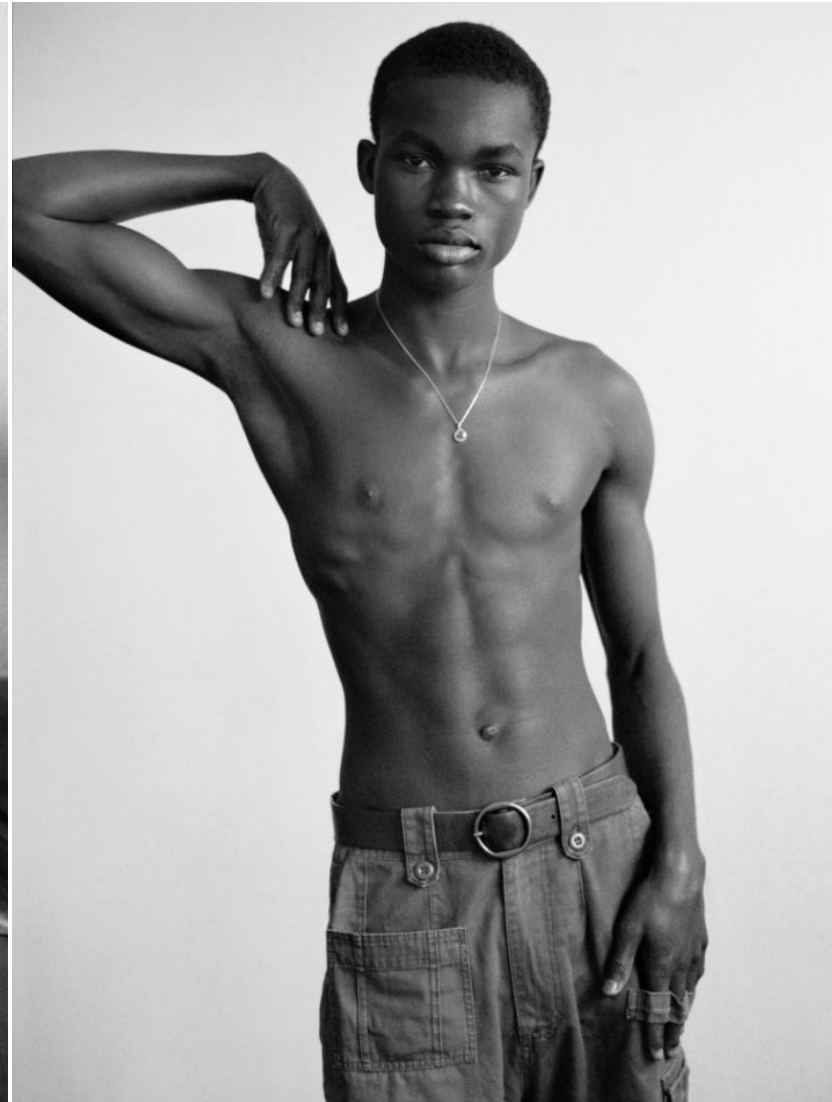

BEDZO SETH

Height 185cm/6'1" Waist 68cm/26.5" Chest 80cm/31.5" Hips 83cm/32.5" Hair Black Eyes Brown

Jacket EMANUEL UNGARO, shirt BARBARA BUI, hat COCOSHNICK.

BEDZO SETH

Height 185cm/6'1" Waist 68cm/26.5" Chest 80cm/31.5" Hips 83cm/32.5" Hair Black Eyes Brown

BEDZO SETH

Height 185cm/6'1" Waist 68cm/26.5" Chest 80cm/31.5" Hips 83cm/32.5" Hair Black Eyes Brown

BEDZO SETH

Height 185cm/6'1" Waist 68cm/26.5" Chest 80cm/31.5" Hips 83cm/32.5" Hair Black Eyes Brown

BEDZO SETH

Height 185cm/6'1" Waist 68cm/26.5" Chest 80cm/31.5" Hips 83cm/32.5" Hair Black Eyes Brown

BEDZO SETH

Height 185cm/6'1" Waist 68cm/26.5" Chest 80cm/31.5" Hips 83cm/32.5" Hair Black Eyes Brown

BEDZO SETH

Height 185cm/6'1" Waist 68cm/26.5" Chest 80cm/31.5" Hips 83cm/32.5" Hair Black Eyes Brown

Height 185cm/6'1" Waist 68cm/26.5" Chest 80cm/31.5" Hips 83cm/32.5" Hair Black Eyes Brown