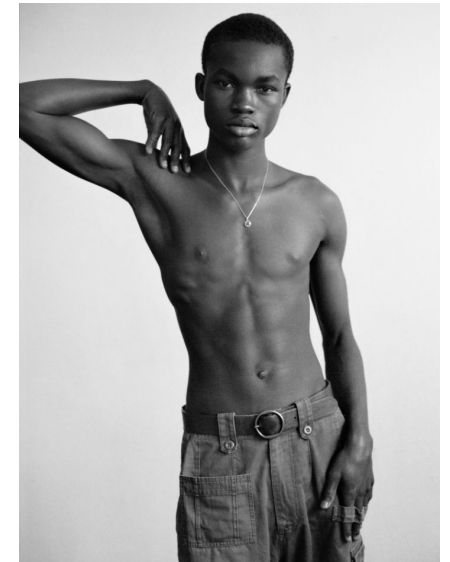

Calle Diputación 237 | 4º 3ª | 08007 Barcelona | Spain
Phone: +34 93 548 44 33 | info@twomanagement.com