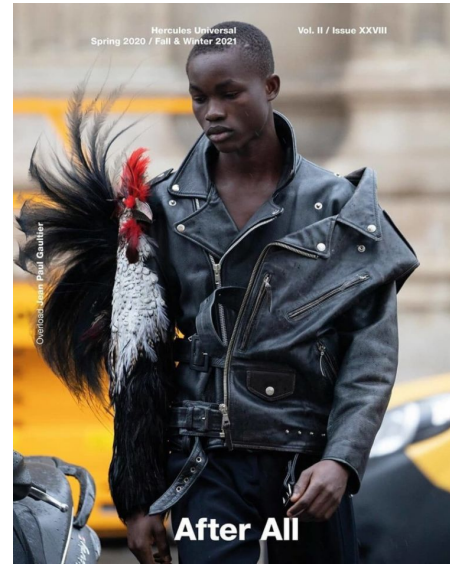

Calle Diputación 237 | 4º 3ª | 08007 Barcelona | Spain
Phone: +34 93 548 44 33 | info@twomanagement.com