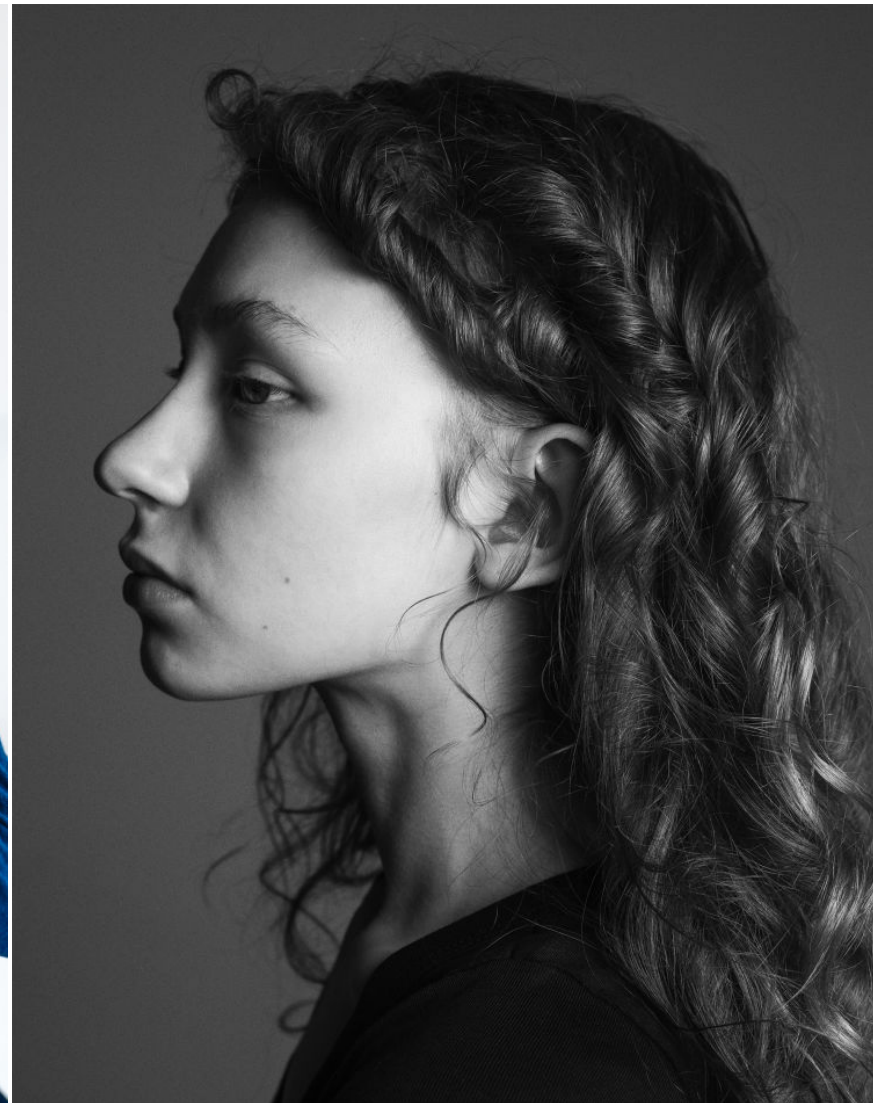

DANAYA

Height 177cm/5'9.5" Bust 85cm/33.5" Waist 58cm/23" Hips 88cm/34.5" Shoe 40.0 EU/9.0 US/6.5 UK Hair Dark Blonde Eyes Green/Brown

DANAYA

Height 177cm/5'9.5" Bust 85cm/33.5" Waist 58cm/23" Hips 88cm/34.5" Shoe 40.0 EU/9.0 US/6.5 UK Hair Dark Blonde Eyes Green/Brown