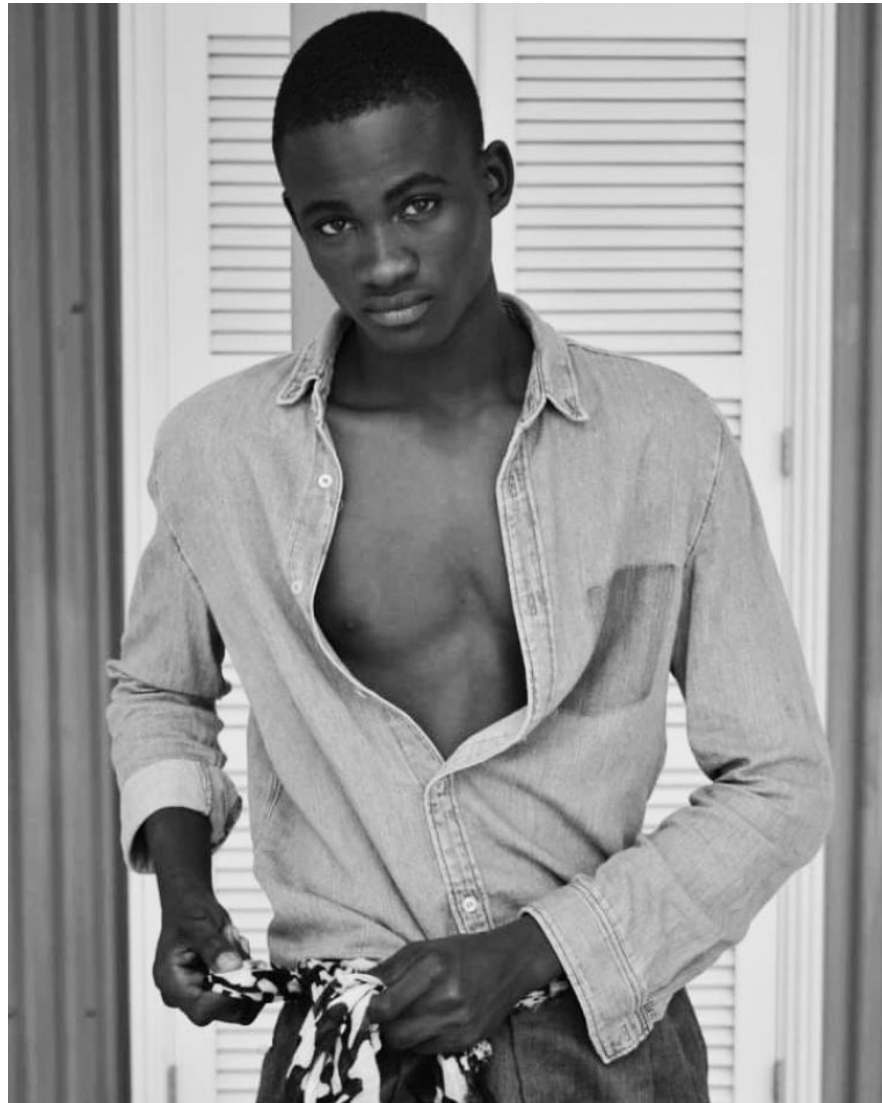

HOTIS

Height 188cm/6'2" Waist 76cm/30" Chest 97cm/38" Hips 95cm/37.5" Hair Black Eyes Brown

HOTIS

Height 188cm/6'2" Waist 76cm/30" Chest 97cm/38" Hips 95cm/37.5" Hair Black Eyes Brown

HOTIS

Height 188cm/6'2" Waist 76cm/30" Chest 97cm/38" Hips 95cm/37.5" Hair Black Eyes Brown

HOTIS

Height 188cm/6'2" Waist 76cm/30" Chest 97cm/38" Hips 95cm/37.5" Hair Black Eyes Brown

Height 188cm/6'2" Waist 76cm/30" Chest 97cm/38" Hips 95cm/37.5" Hair Black Eyes Brown