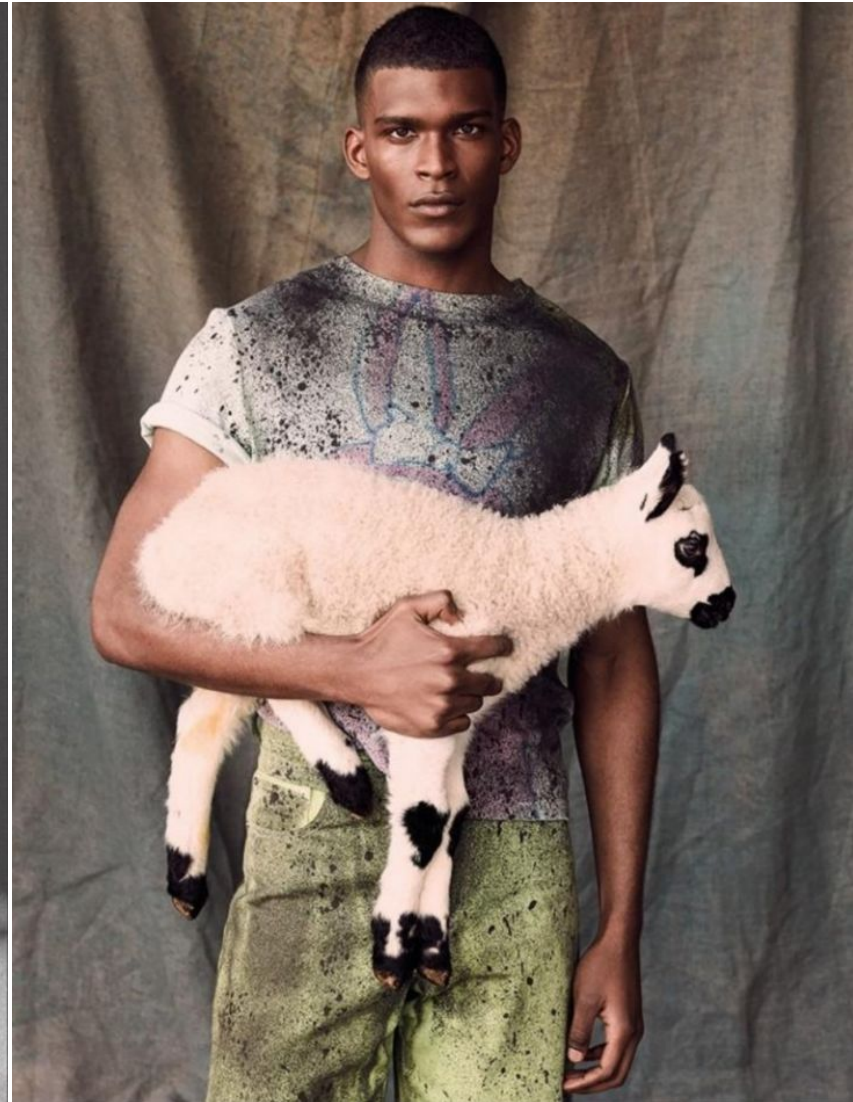

IBRAHIM

Height 190cm/6'2.5" Waist 81cm/32" Chest 102cm/40" Hair Black Eyes Brown

IBRAHIM

Height 190cm/6'2.5" Waist 81cm/32" Chest 102cm/40" Hair Black Eyes Brown

IBRAHIM

Height 190cm/6'2.5" Waist 81cm/32" Chest 102cm/40" Hair Black Eyes Brown

IBRAHIM

Height 190cm/6'2.5" Waist 81cm/32" Chest 102cm/40" Hair Black Eyes Brown

IBRAHIM

Height 190cm/6'2.5" Waist 81cm/32" Chest 102cm/40" Hair Black Eyes Brown