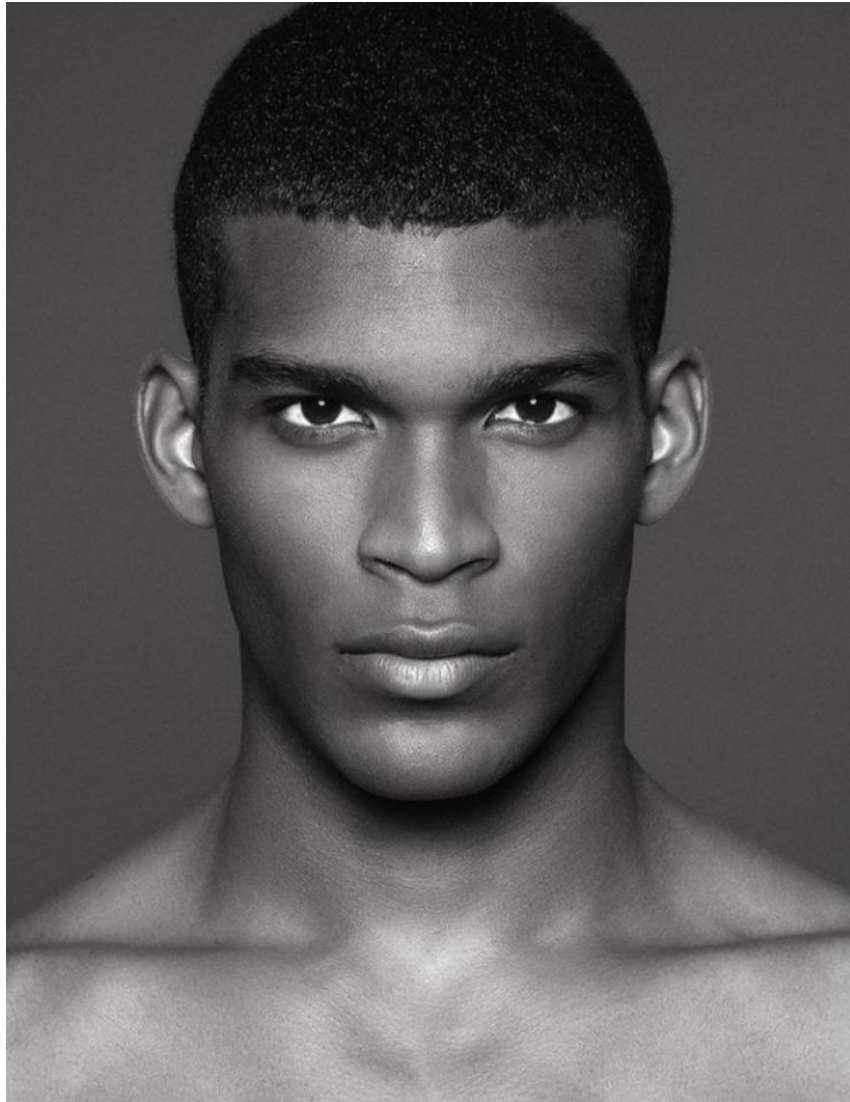

IBRAHIM

Height 190cm/6'2.5" Waist 81cm/32" Chest 102cm/40" Hair Black Eyes Brown

IBRAHIM

Height 190cm/6'2.5" Waist 81cm/32" Chest 102cm/40" Hair Black Eyes Brown

IBRAHIM

Height 190cm/6'2.5" Waist 81cm/32" Chest 102cm/40" Hair Black Eyes Brown

IBRAHIM

Height 190cm/6'2.5" Waist 81cm/32" Chest 102cm/40" Hair Black Eyes Brown

IBRAHIM

Height 190cm/6'2.5" Waist 81cm/32" Chest 102cm/40" Hair Black Eyes Brown