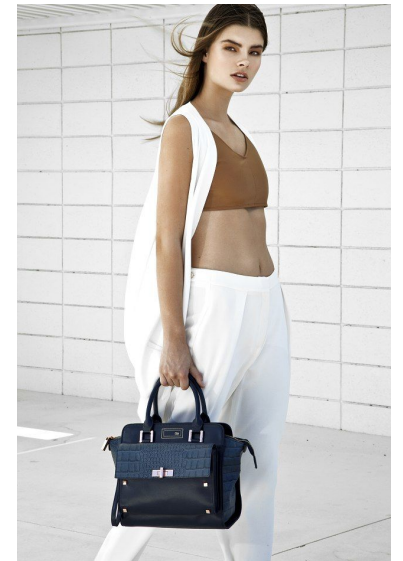

MADISON BORBELY

Height 174cm/5'8.5" Bust 79cm/31" Waist 61cm/24" Hips 88cm/34.5"
Shoe 39.0 EU/8.0 US/6.0 UK Hair Brown Eyes Brown

Calle Diputación 237 | 4º 3ª | 08007 Barcelona | Spain
Phone: +34 93 548 44 33 | info@twomanagement.com