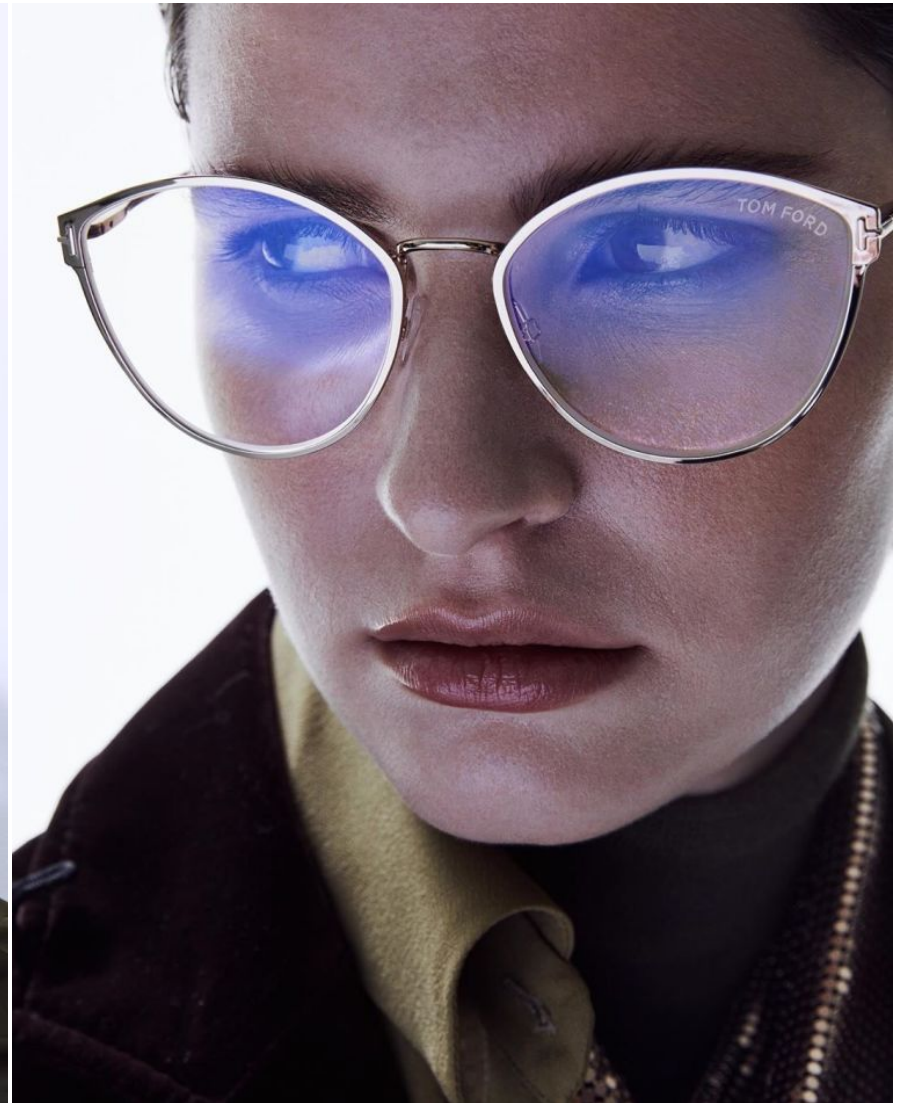

MADISON WEIK

Height 178cm/5'10" Waist 58cm/23" Hips 88cm/34.5" Shoe 38.5 EU/7.5 US/5.5 UK Hair Brown Eyes Brown

MADISON WEIK

Height 178cm/5'10" Waist 58cm/23" Hips 88cm/34.5" Shoe 38.5 EU/7.5 US/5.5 UK Hair Brown Eyes Brown