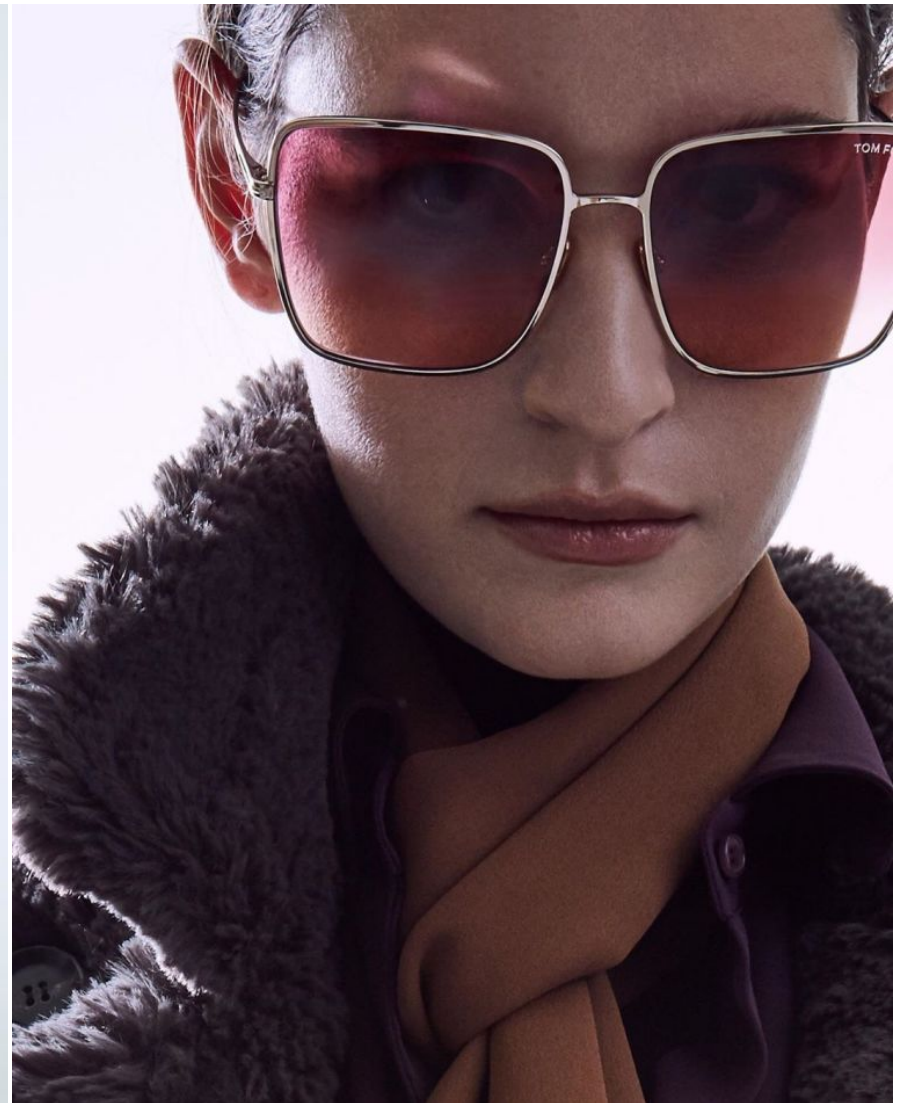

MADISON WEIK

Height 178cm/5'10" Waist 58cm/23" Hips 88cm/34.5" Shoe 38.5 EU/7.5 US/5.5 UK Hair Brown Eyes Brown

MADISON WEIK

Height 178cm/5'10" Waist 58cm/23" Hips 88cm/34.5" Shoe 38.5 EU/7.5 US/5.5 UK Hair Brown Eyes Brown