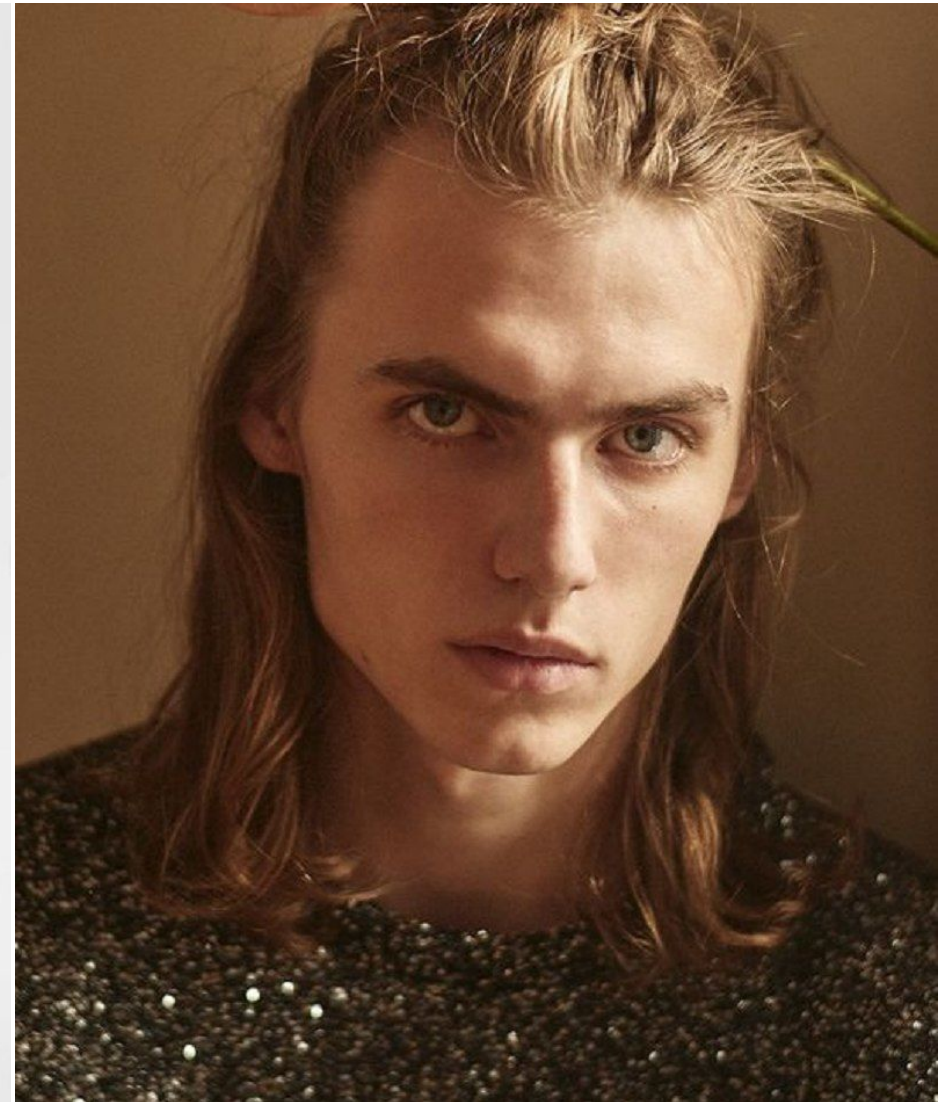

Height 190cm/6'2.5"   Waist 76cm/30"   Chest 90cm/35.5"   Hips 95cm/37.5"   Hair Dark Blonde   Eyes Blue/Green