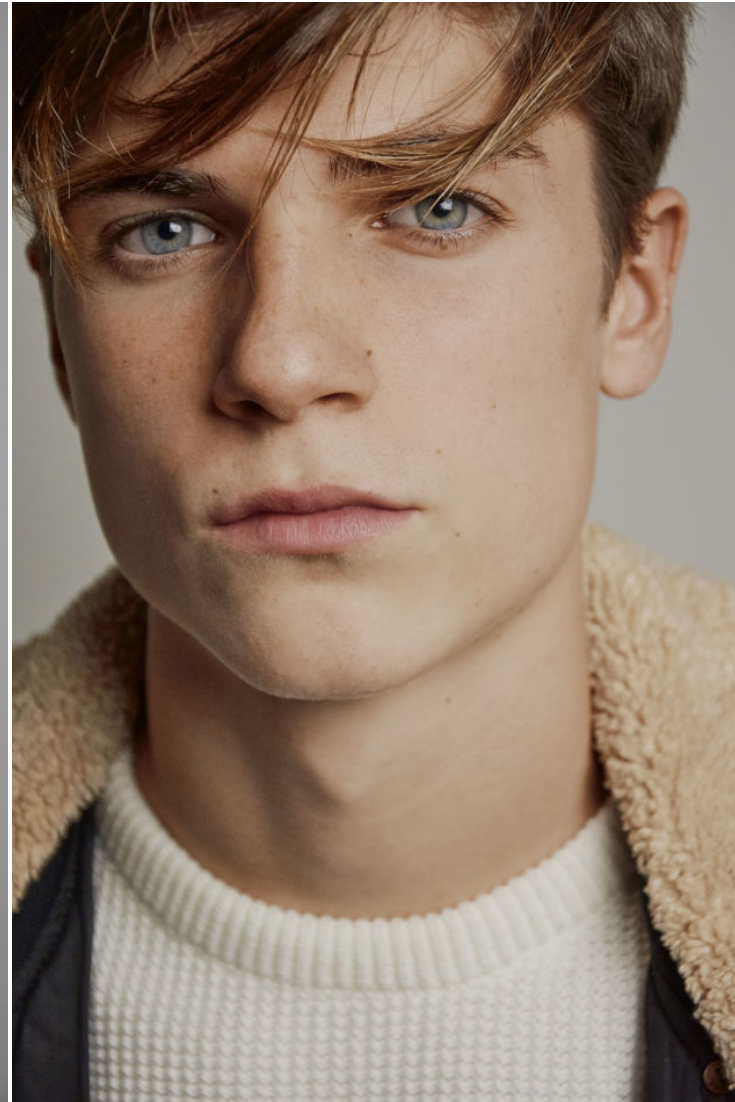

MAX GARCIA

Height 187cm/6'1.5" Waist 75cm/29.5" Chest 87cm/34.5" Hips 91cm/36" Hair Blonde Eyes Blue

MAX GARCIA

Height 187cm/6'1.5" Waist 75cm/29.5" Chest 87cm/34.5" Hips 91cm/36" Hair Blonde Eyes Blue

## MAX GARCIA

Height 187cm/6'1.5"    Waist 75cm/29.5"    Chest 87cm/34.5"    Hips 91cm/36"    Hair Blonde    Eyes Blue

MAX GARCIA

Height 187cm/6'1.5" Waist 75cm/29.5" Chest 87cm/34.5" Hips 91cm/36" Hair Blonde Eyes Blue