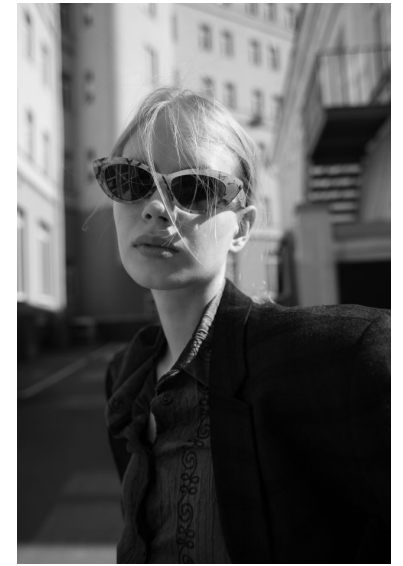

NASTYA

Height 180cm/5'11" Bust 83cm/32.5" Waist 62cm/24.5" Hips 91cm/36"
Shoe 40.0 EU/9.0 US/6.5 UK Hair Blonde Eyes Blue

Calle Diputación 237 | 4º 3ª | 08007 Barcelona | Spain
Phone: +34 93 548 44 33 | info@twomanagement.com