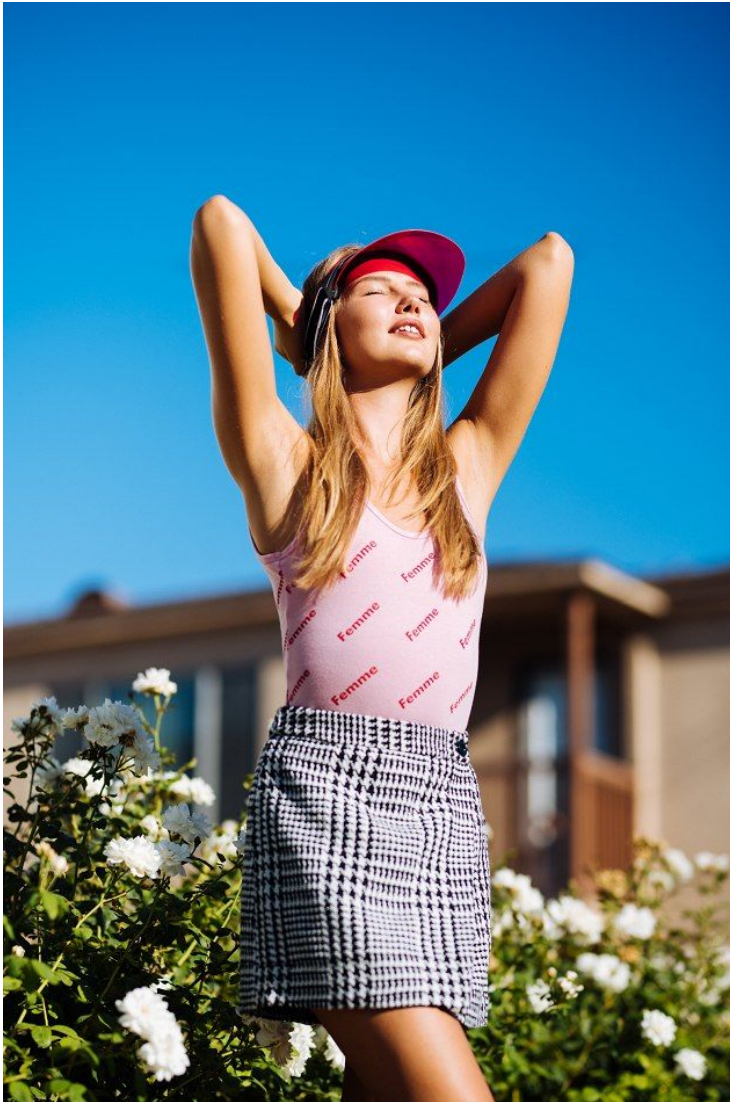

**ROSE MALUE**

Height 176cm/5'9.5" Bust 80cm/31.5" Waist 66cm/26" Hips 91cm/36" Shoe 38.5 EU/7.5 US/5.5 UK Hair Dark Blonde Eyes Blue

ROSE MALUE

Height 176cm/5'9.5" Bust 80cm/31.5" Waist 66cm/26" Hips 91cm/36" Shoe 38.5 EU/7.5 US/5.5 UK Hair Dark Blonde Eyes Blue

## ROSE MALUE

Height 176cm/5'9.5" Bust 80cm/31.5" Waist 66cm/26" Hips 91cm/36" Shoe 38.5 EU/7.5 US/5.5 UK Hair Dark Blonde Eyes Blue