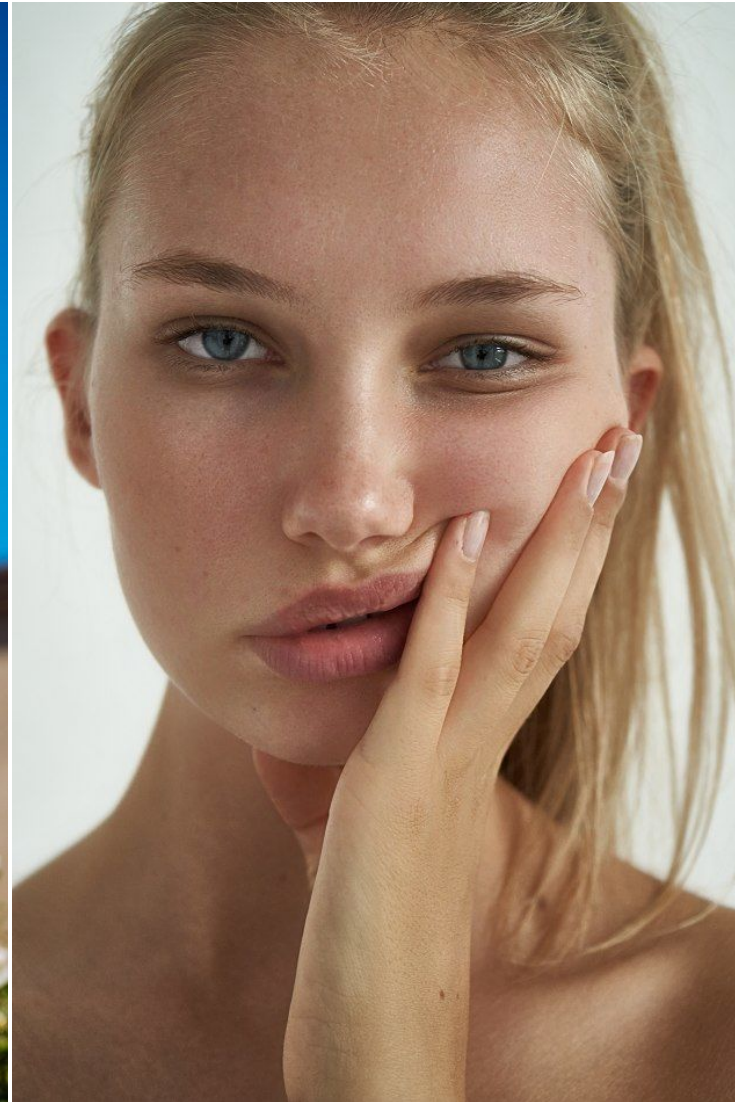

**ROSE MALUE**

Height 176cm/5'9.5" Bust 80cm/31.5" Waist 66cm/26" Hips 91cm/36" Shoe 38.5 EU/7.5 US/5.5 UK Hair Dark Blonde Eyes Blue

ROSE MALUE

Height 176cm/5'9.5" Bust 80cm/31.5" Waist 66cm/26" Hips 91cm/36" Shoe 38.5 EU/7.5 US/5.5 UK Hair Dark Blonde Eyes Blue

## ROSE MALUE

Height 176cm/5'9.5" Bust 80cm/31.5" Waist 66cm/26" Hips 91cm/36" Shoe 38.5 EU/7.5 US/5.5 UK Hair Dark Blonde Eyes Blue