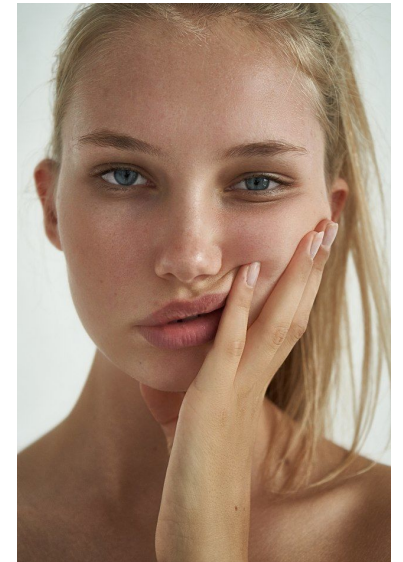

ROSE MALUE

Height 176cm/5'9.5" Bust 80cm/31.5" Waist 66cm/26" Hips 91cm/36"
Shoe 38.5 EU/7.5 US/5.5 UK Hair Dark Blonde Eyes Blue

Calle Diputaci3n 237 | 4º 3ª | 08007 Barcelona | Spain
Phone: +34 93 548 44 33 | info@twomanagement.com