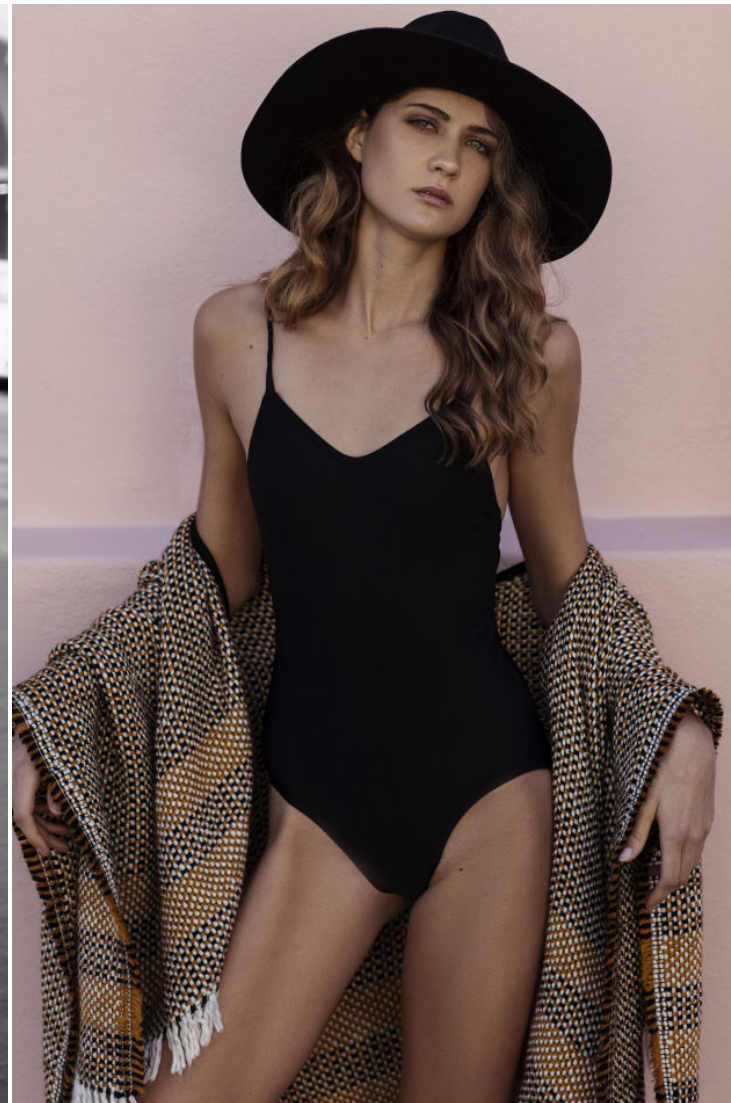

THARIEN B

Height 181cm/5'11.5" Bust 82cm/32.5" Waist 63cm/25" Hips 87cm/34.5" Shoe 40.5 EU/9.5 US/7.0 UK Hair Brown Eyes Green