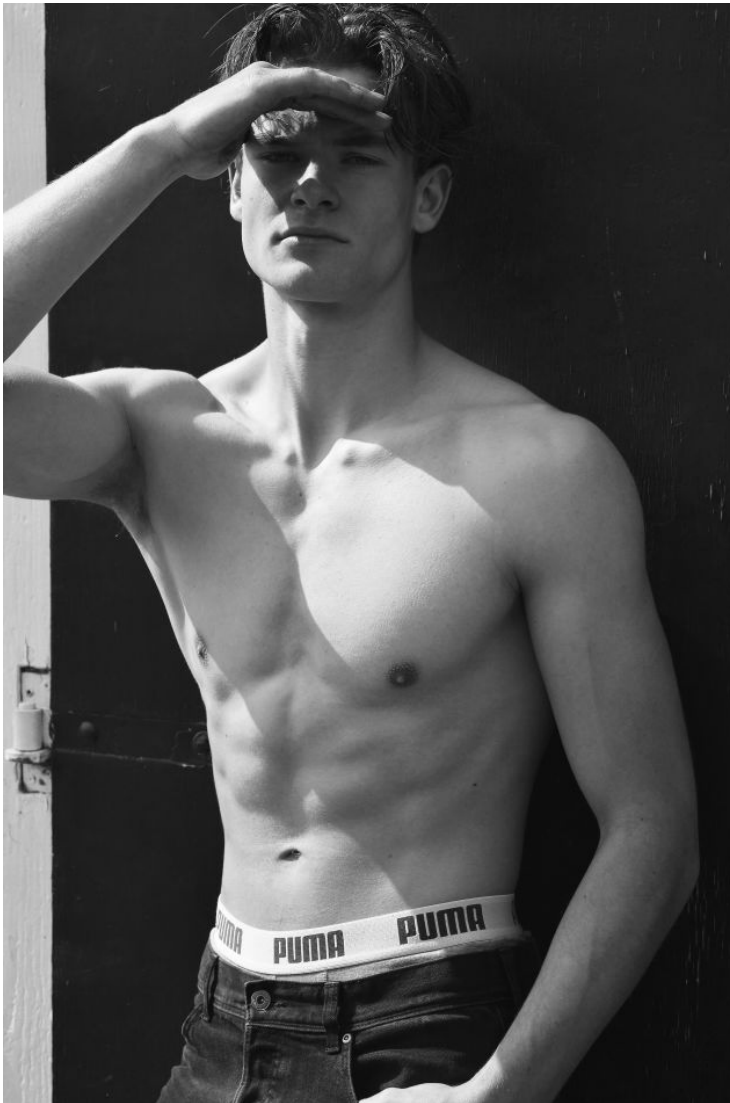

THOMAS M

Height 188cm/6'2" Waist 75cm/29.5" Chest 98cm/38.5" Hips 98cm/38.5" Hair Dark Blonde Eyes Blue

THOMAS M

Height 188cm/6'2" Waist 75cm/29.5" Chest 98cm/38.5" Hips 98cm/38.5" Hair Dark Blonde Eyes Blue

Height 188cm/6'2" Waist 75cm/29.5" Chest 98cm/38.5" Hips 98cm/38.5" Hair Dark Blonde Eyes Blue