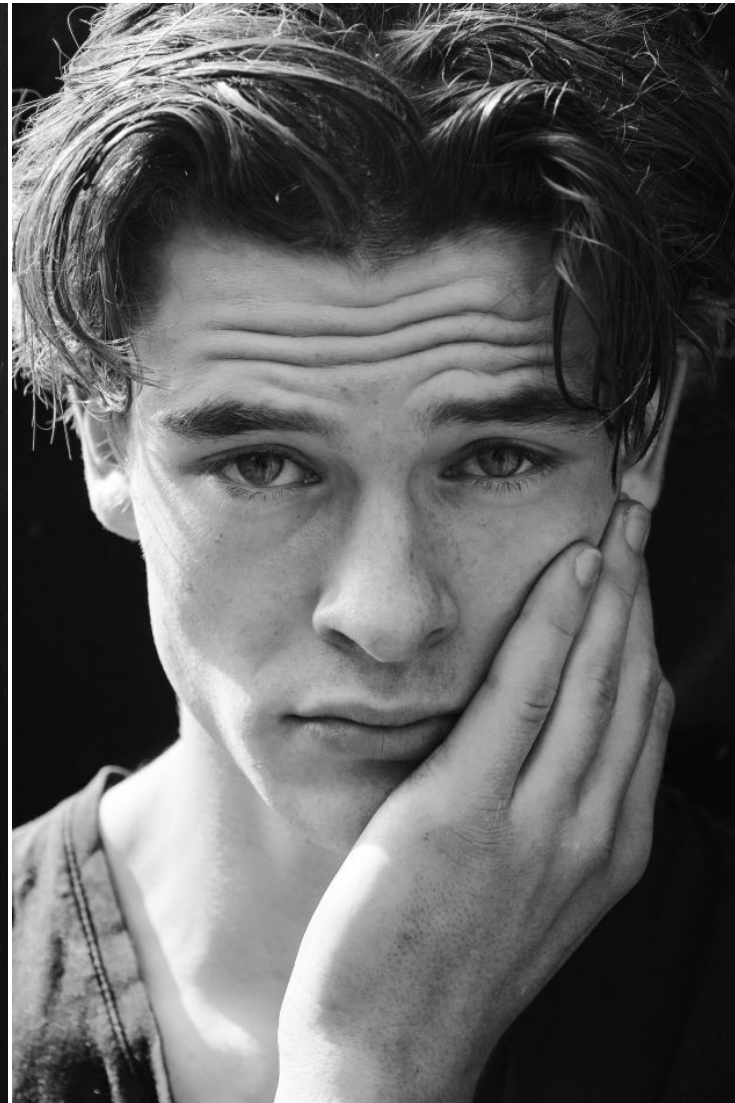

THOMAS M

Height 188cm/6'2" Waist 75cm/29.5" Chest 98cm/38.5" Hips 98cm/38.5" Hair Dark Blonde Eyes Blue

THOMAS M

Height 188cm/6'2" Waist 75cm/29.5" Chest 98cm/38.5" Hips 98cm/38.5" Hair Dark Blonde Eyes Blue