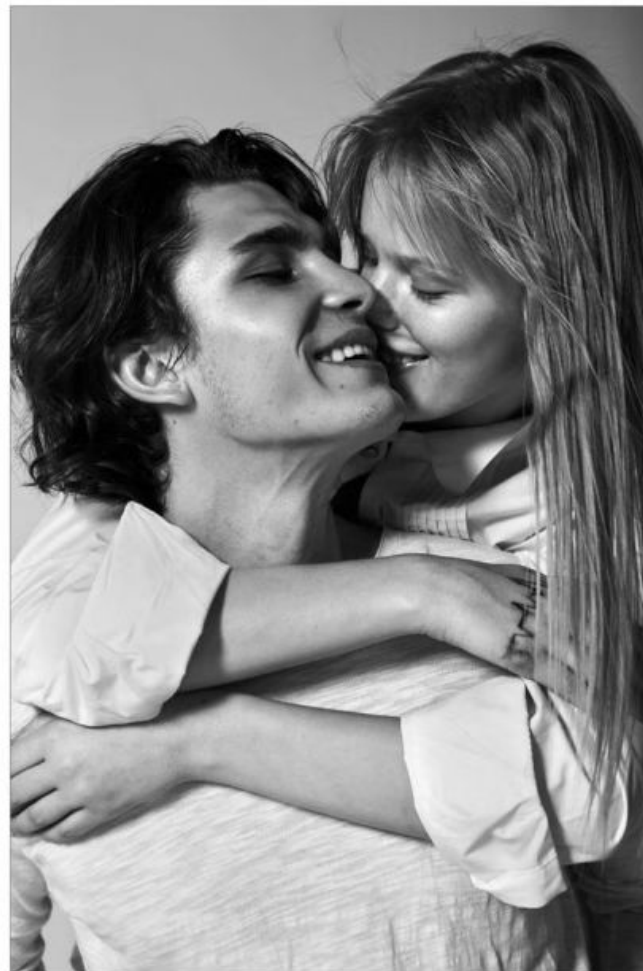

ALEKSEY G

Height 184cm/6'0.5" Waist 77cm/30.5" Chest 97cm/38" Hips 97cm/38" Hair Brown Eyes Blue

ALEKSEY G

Height 184cm/6'0.5" Waist 77cm/30.5" Chest 97cm/38" Hips 97cm/38" Hair Brown Eyes Blue

ALEKSEY G

Height 184cm/6'0.5" Waist 77cm/30.5" Chest 97cm/38" Hips 97cm/38" Hair Brown Eyes Blue

ALEKSEY G

Height 184cm/6'0.5" Waist 77cm/30.5" Chest 97cm/38" Hips 97cm/38" Hair Brown Eyes Blue

Photography&Retouch / **WZY** Make-up / **MENGLI** Model / **ALISHA&MASHA**

ALEKSEY G

Height 184cm/6'0.5" Waist 77cm/30.5" Chest 97cm/38" Hips 97cm/38" Hair Brown Eyes Blue

ALEKSEY G

Height 184cm/6'0.5" Waist 77cm/30.5" Chest 97cm/38" Hips 97cm/38" Hair Brown Eyes Blue