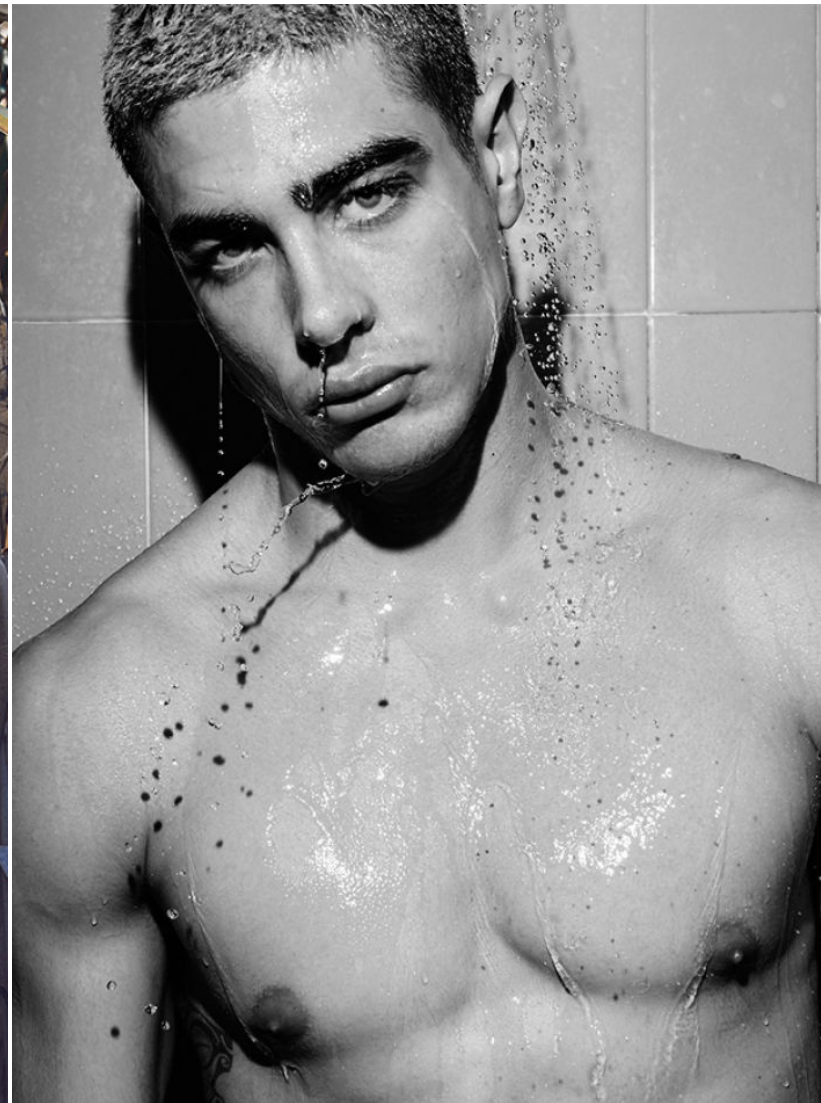

ARIDANE

Height 188cm/6'2" Waist 79cm/31" Chest 96cm/38" Hips 94cm/37" Hair Brown Eyes Blue

ARIDANE

Height 188cm/6'2" Waist 79cm/31" Chest 96cm/38" Hips 94cm/37" Hair Brown Eyes Blue

ARIDANE

Height 188cm/6'2" Waist 79cm/31" Chest 96cm/38" Hips 94cm/37" Hair Brown Eyes Blue

ARIDANE

Height 188cm/6'2" Waist 79cm/31" Chest 96cm/38" Hips 94cm/37" Hair Brown Eyes Blue

Height 188cm/6'2" Waist 79cm/31" Chest 96cm/38" Hips 94cm/37" Hair Brown Eyes Blue