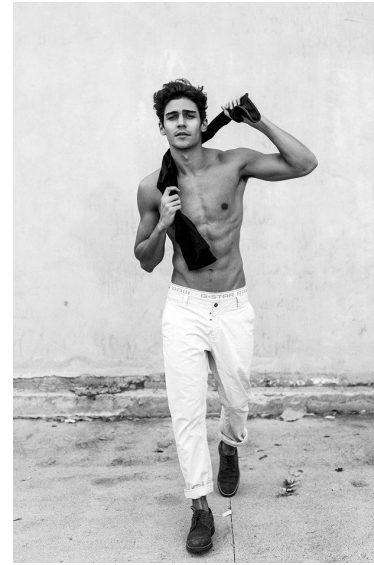

BAU

Height 184cm/6'0.5" Waist 80cm/31.5" Chest 101cm/40"
Hair Dark Brown Eyes Brown

Calle Diputación 237 | 4º 3ª | 08007 Barcelona | Spain
Phone: +34 93 548 44 33 | info@twomanagement.com