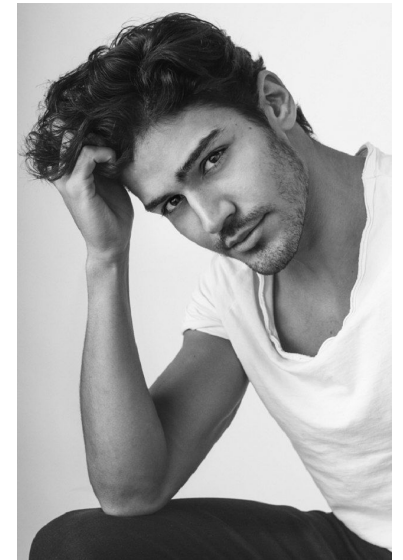

BAU

Height 184cm/6'0.5" Waist 80cm/31.5" Chest 101cm/40"
Hair Dark Brown Eyes Brown

Calle Diputación 237 | 4º 3ª | 08007 Barcelona | Spain
Phone: +34 93 548 44 33 | info@twomanagement.com