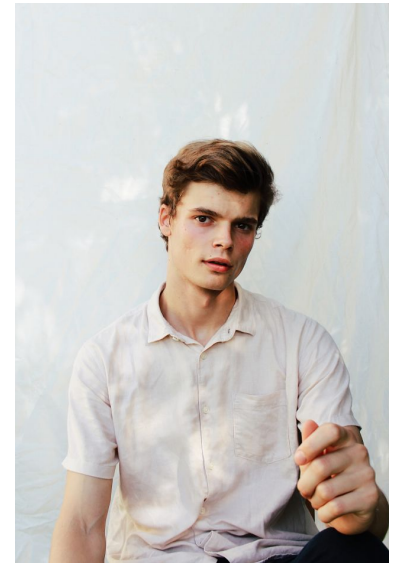

BJARKE KAMP

Height 186cm/6'1" Waist 76cm/30" Chest 91cm/36" Hips 95cm/37.5"
Hair Brown Eyes Brown

Calle Diputación 237 | 4º 3ª | 08007 Barcelona | Spain
Phone: +34 93 548 44 33 | info@twomanagement.com