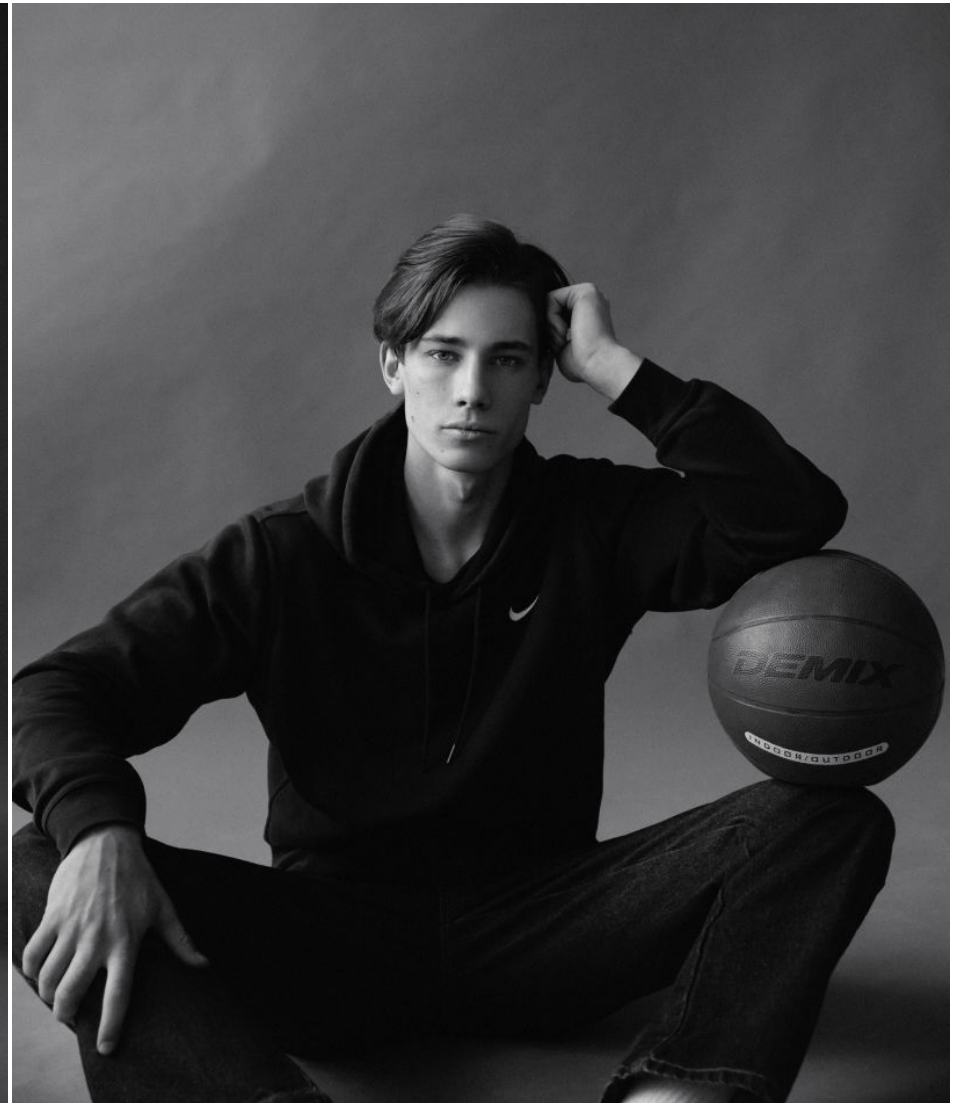

DANYA

Height 186cm/6'1" Waist 74cm/29" Chest 99cm/39" Hair Dark Blonde Eyes Blue

DANYA

Height 186cm/6'1" Waist 74cm/29" Chest 99cm/39" Hair Dark Blonde Eyes Blue

DANYA

Height 186cm/6'1" Waist 74cm/29" Chest 99cm/39" Hair Dark Blonde Eyes Blue

DANYA

Height 186cm/6'1" Waist 74cm/29" Chest 99cm/39" Hair Dark Blonde Eyes Blue

Height 186cm/6'1" Waist 74cm/29" Chest 99cm/39" Hair Dark Blonde Eyes Blue