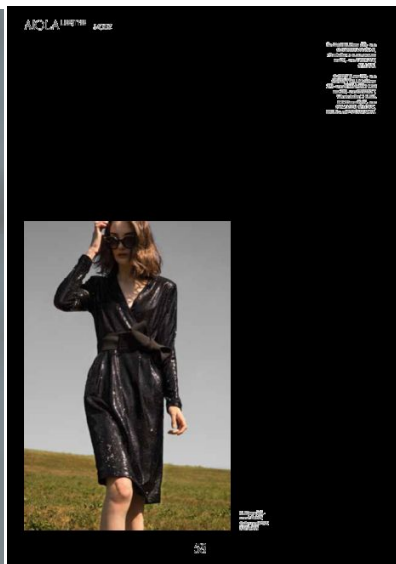

ELISA MARIE

Height 182cm/5'11.5" Bust 78cm/30.5" Waist 59cm/23" Hips 88cm/34.5"
Shoe 40.0 EU/9.0 US/6.5 UK Hair Brown Eyes Green

Calle Diputación 237 | 4º 3ª | 08007 Barcelona | Spain
Phone: +34 93 548 44 33 | info@twomanagement.com