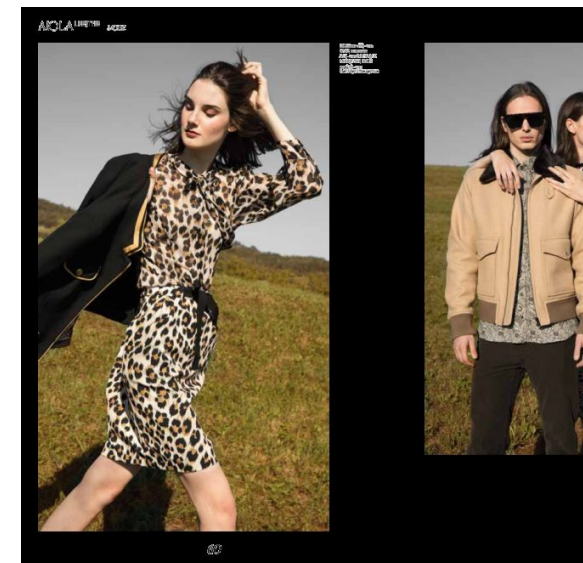

ELISA MARIE

Height 182cm/5'11.5" Bust 78cm/30.5" Waist 59cm/23" Hips 88cm/34.5"
Shoe 40.0 EU/9.0 US/6.5 UK Hair Brown Eyes Green

Calle Diputación 237 | 4º 3ª | 08007 Barcelona | Spain
Phone: +34 93 548 44 33 | info@twomanagement.com