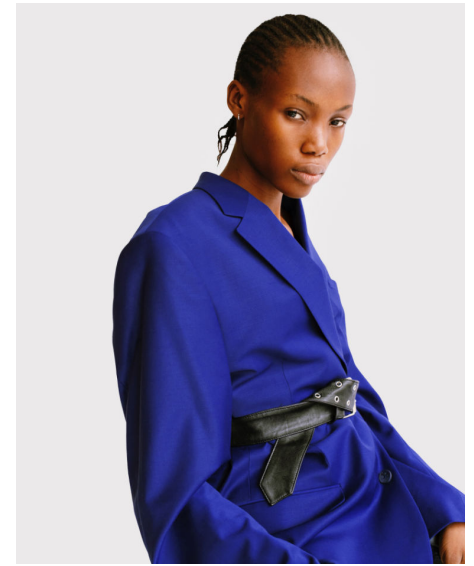

ESTHER PHILIP

Height 178cm/5'10" Bust 84cm/33" Waist 64cm/25" Hips 86cm/34"
Shoe 40.0 EU/9.0 US/6.5 UK Hair Black Eyes Black

Calle Diputación 237 | 4º 3ª | 08007 Barcelona | Spain
Phone: +34 93 548 44 33 | info@twomanagement.com