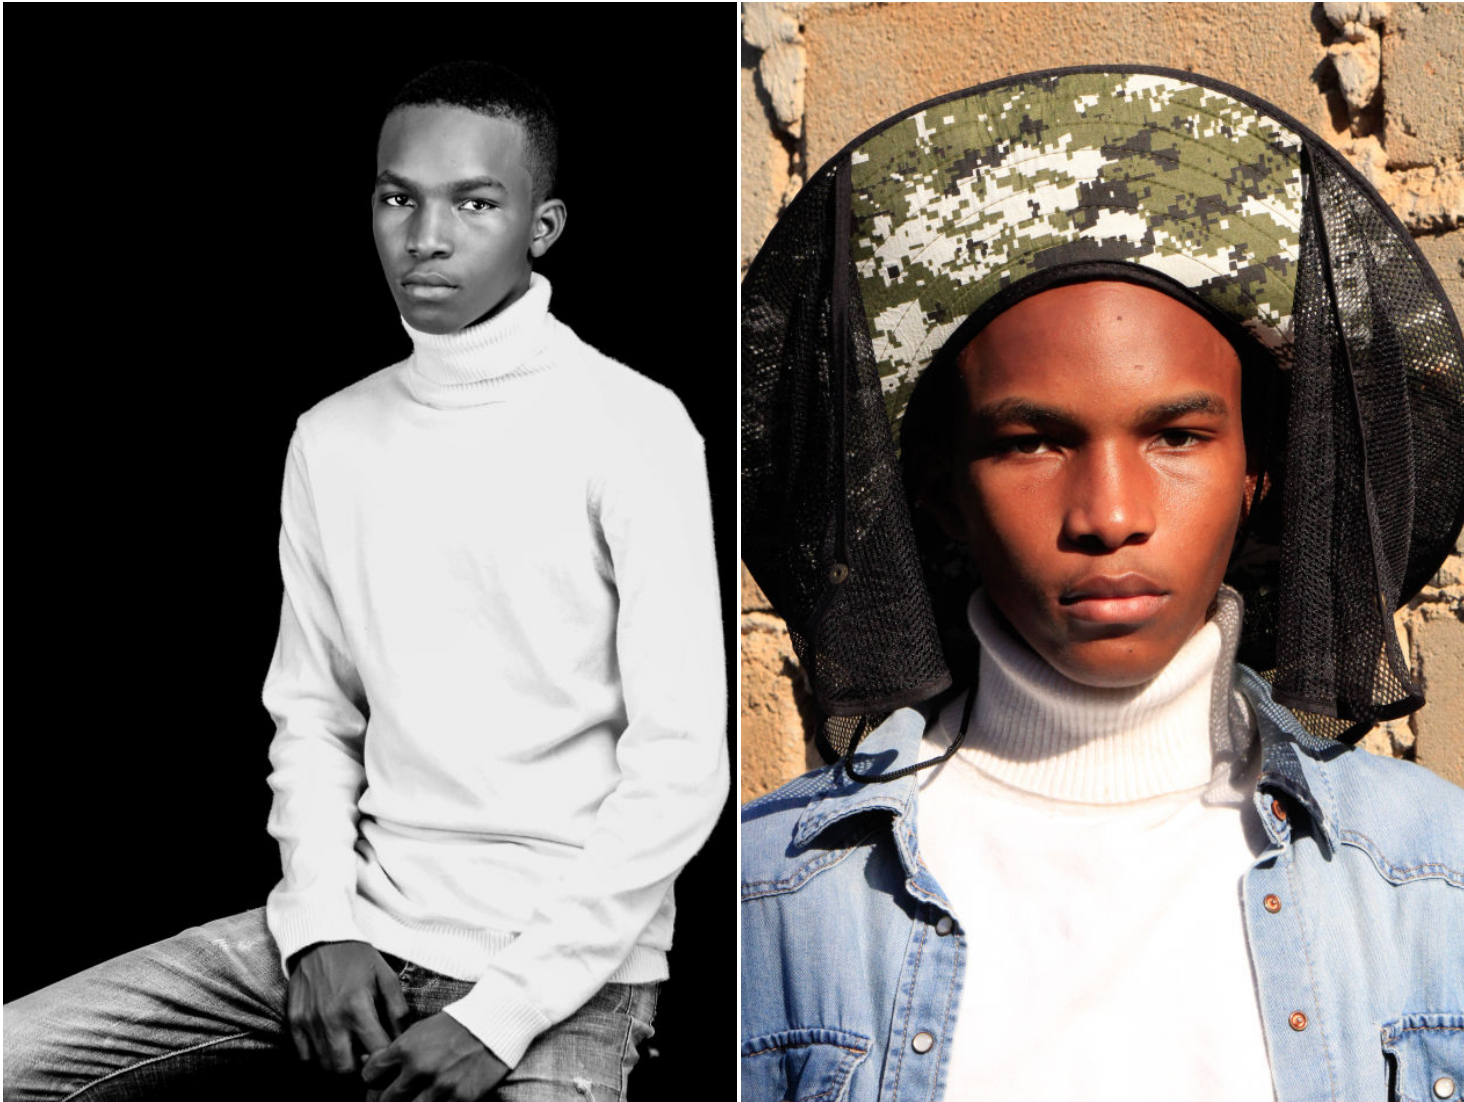

GREGORIO

Height 185cm/6'1" Waist 68cm/27" Chest 82cm/32.5" Hair Black Eyes Brown

GREGORIO

Height 185cm/6'1" Waist 68cm/27" Chest 82cm/32.5" Hair Black Eyes Brown

GREGORIO

Height 185cm/6'1" Waist 68cm/27" Chest 82cm/32.5" Hair Black Eyes Brown

GREGORIO

Height 185cm/6'1" Waist 68cm/27" Chest 82cm/32.5" Hair Black Eyes Brown