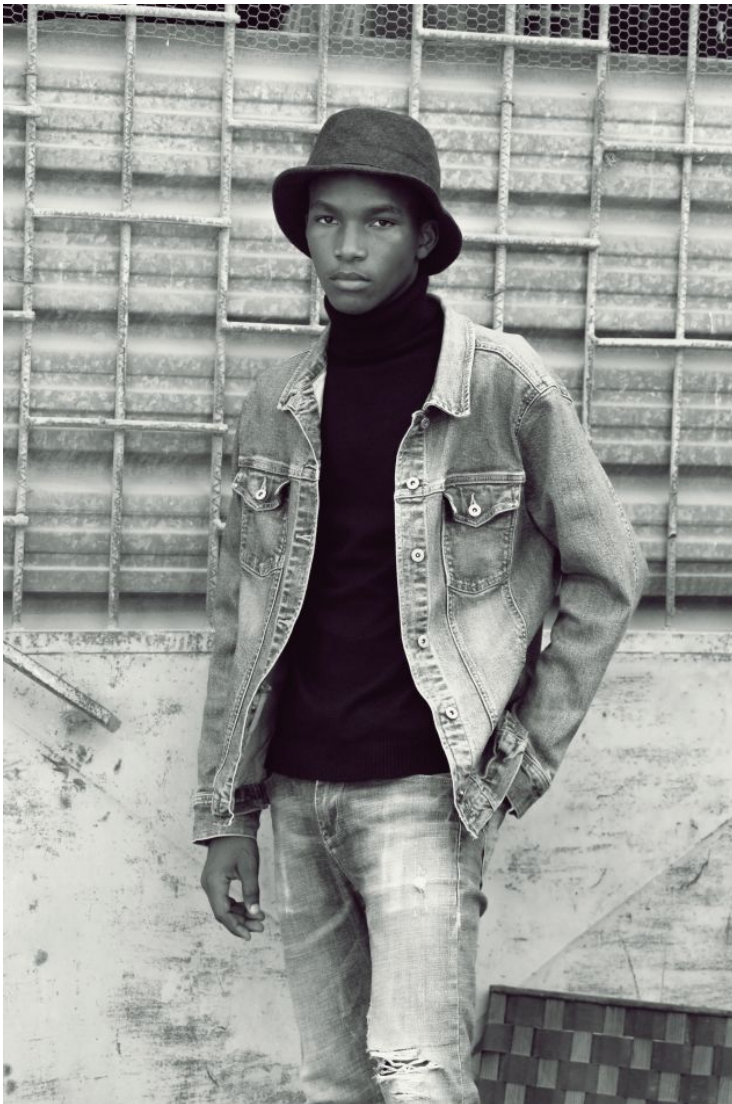

GREGORIO

Height 185cm/6'1" Waist 68cm/27" Chest 82cm/32.5" Hair Black Eyes Brown

GREGORIO

Height 185cm/6'1" Waist 68cm/27" Chest 82cm/32.5" Hair Black Eyes Brown

GREGORIO

Height 185cm/6'1" Waist 68cm/27" Chest 82cm/32.5" Hair Black Eyes Brown

GREGORIO

Height 185cm/6'1" Waist 68cm/27" Chest 82cm/32.5" Hair Black Eyes Brown