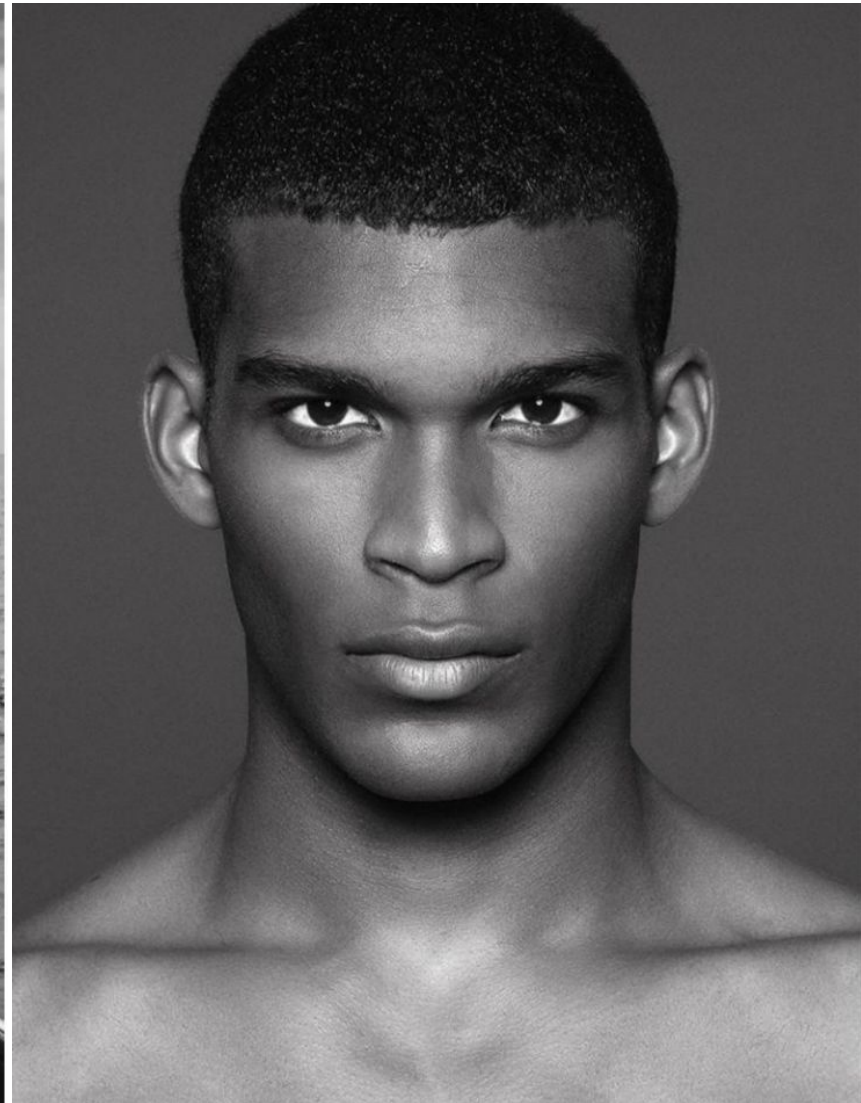

IBRAHIM

Height 190cm/6'3" Waist 81cm/32" Chest 102cm/40" Hair Black Eyes Brown

IBRAHIM

Height 190cm/6'3" Waist 81cm/32" Chest 102cm/40" Hair Black Eyes Brown

IBRAHIM

Height 190cm/6'3" Waist 81cm/32" Chest 102cm/40" Hair Black Eyes Brown

IBRAHIM

Height 190cm/6'3" Waist 81cm/32" Chest 102cm/40" Hair Black Eyes Brown