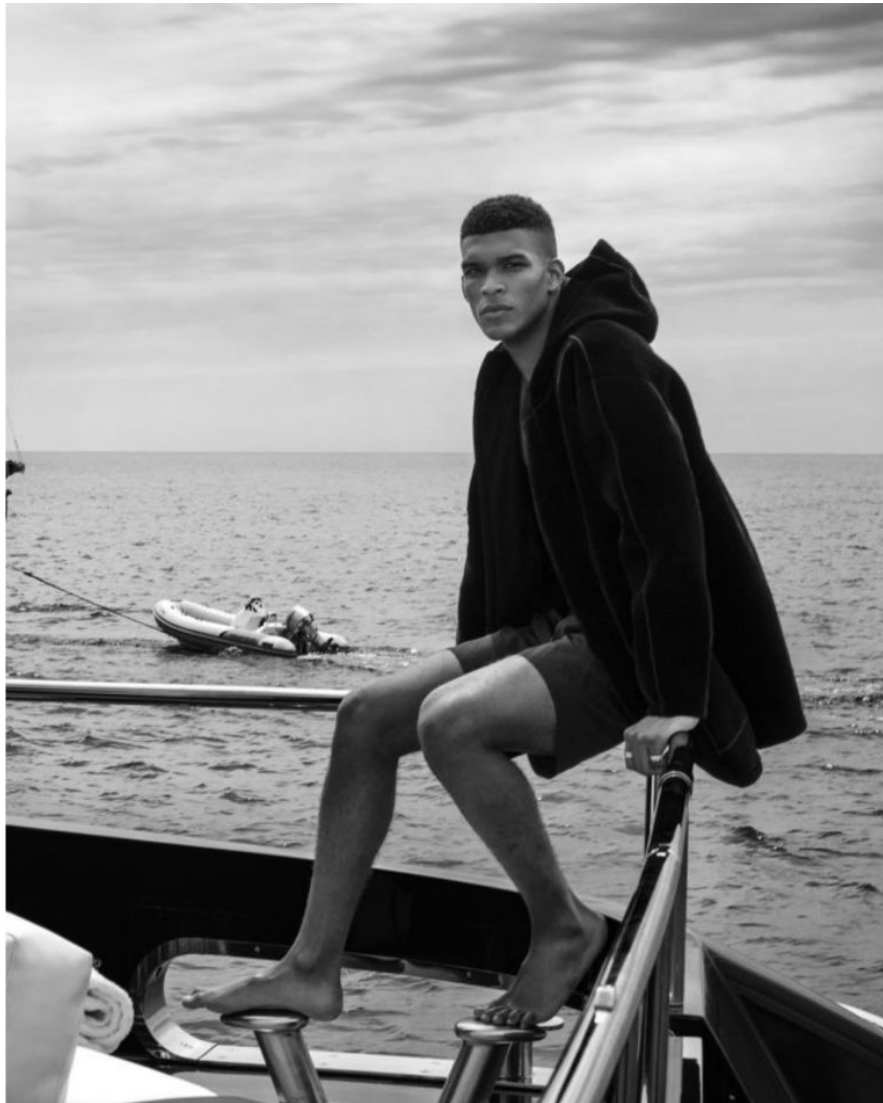

IBRAHIM

Height 190cm/6'3" Waist 81cm/32" Chest 102cm/40" Hair Black Eyes Brown

IBRAHIM

Height 190cm/6'3" Waist 81cm/32" Chest 102cm/40" Hair Black Eyes Brown

IBRAHIM

Height 190cm/6'3" Waist 81cm/32" Chest 102cm/40" Hair Black Eyes Brown