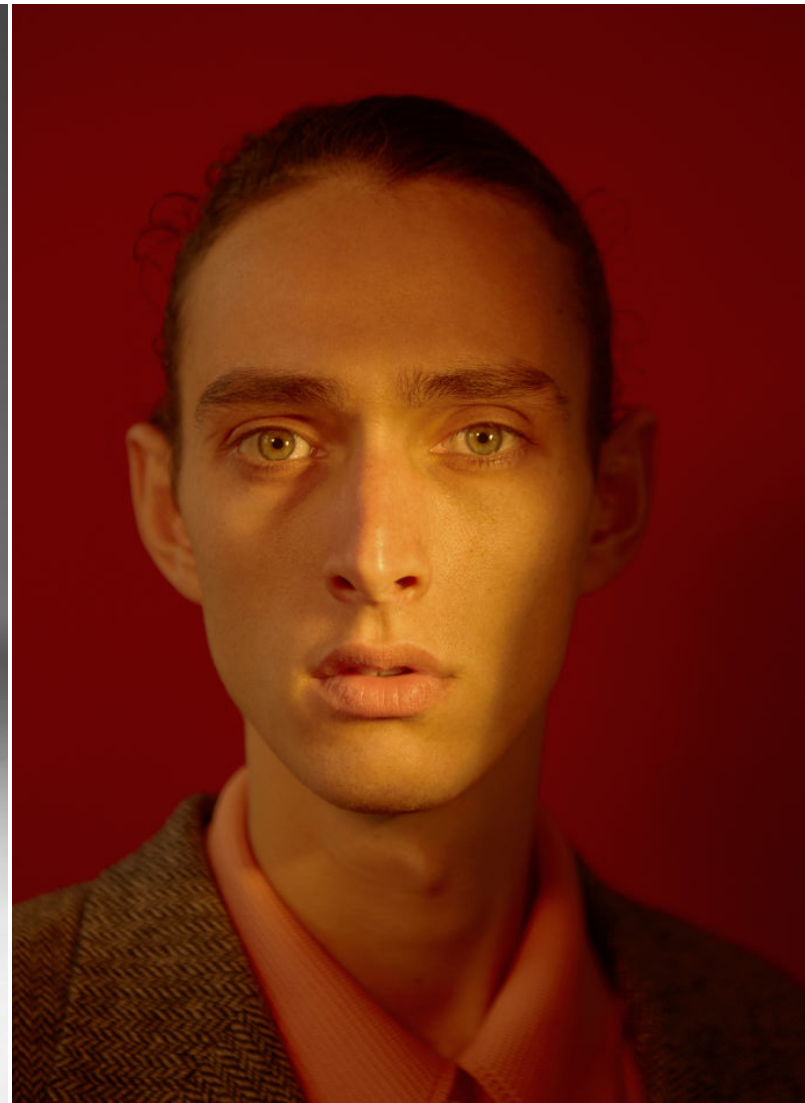

KIRILL

Height 185cm/6'1" Waist 66cm/26" Chest 81cm/32" Hips 88cm/34.5" Hair Brown Eyes Green

KIRILL

Height 185cm/6'1" Waist 66cm/26" Chest 81cm/32" Hips 88cm/34.5" Hair Brown Eyes Green

KIRILL

Height 185cm/6'1" Waist 66cm/26" Chest 81cm/32" Hips 88cm/34.5" Hair Brown Eyes Green