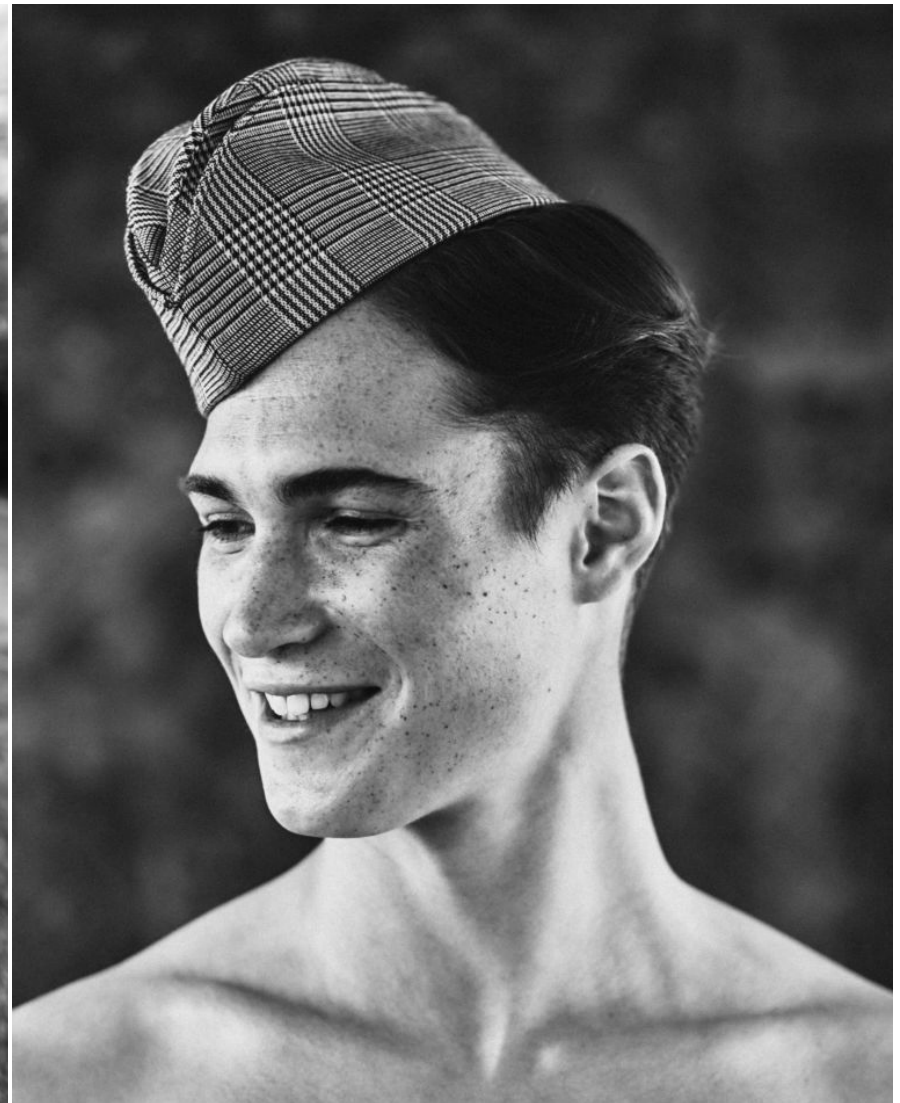

LOURENÇO CARVALHO

Height 186cm/6'1"    Waist 71cm/28"    Chest 96cm/38"    Hips 97cm/38"    Hair Brown    Eyes Light Brown

LOURENÇO CARVALHO

Height 186cm/6'1"    Waist 71cm/28"    Chest 96cm/38"    Hips 97cm/38"    Hair Brown    Eyes Light Brown