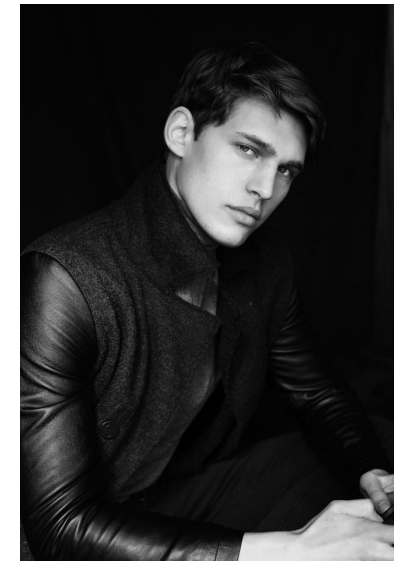

MARKO MATOVIC

Height 189cm/6'2.5" Waist 74cm/29" Chest 93cm/36.5" Hips 95cm/37.5"
Hair Dark Blonde Eyes Blue

Calle Diputación 237 | 4º 3ª | 08007 Barcelona | Spain
Phone: +34 93 548 44 33 | info@twomanagement.com