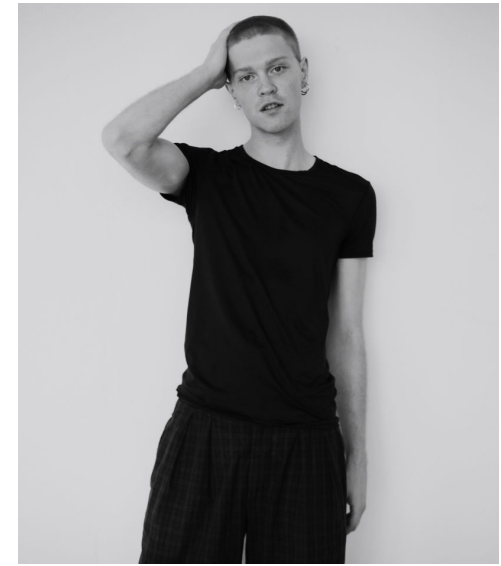

TIMA T

Height 186cm/6'1" Waist 76cm/30" Chest 93cm/36.5" Hips 94cm/37"
Hair Red Eyes Blue/Grey

Calle Diputación 237 | 4º 3ª | 08007 Barcelona | Spain
Phone: +34 93 548 44 33 | info@twomanagement.com