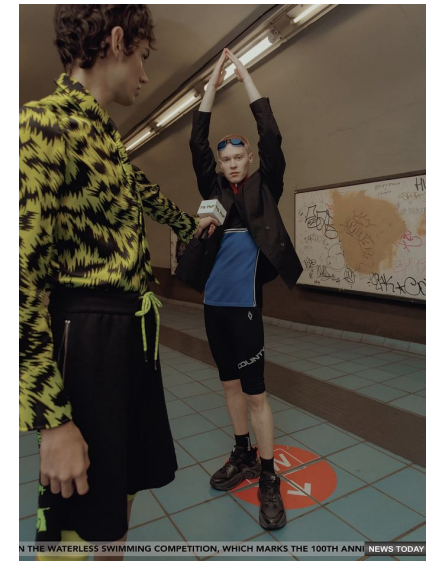

TIMA T

Height 186cm/6'1" Waist 76cm/30" Chest 93cm/36.5" Hips 94cm/37"
Hair Red Eyes Blue/Grey

Calle Diputación 237 | 4º 3ª | 08007 Barcelona | Spain
Phone: +34 93 548 44 33 | info@twomanagement.com