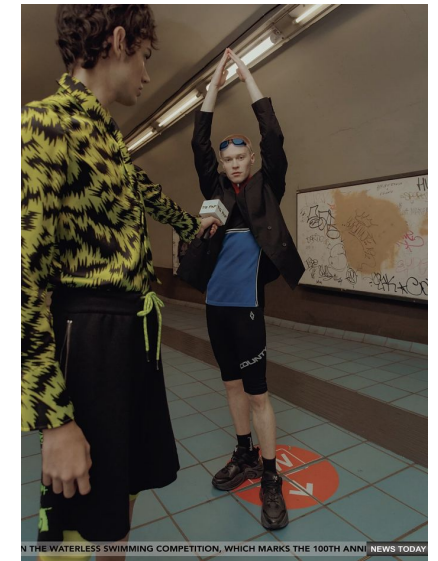

TIMA T

Height 186cm/6'1" Waist 76cm/30" Chest 93cm/36.5" Hips 94cm/37"
Hair Red Eyes Blue/Grey

Calle Diputación 237 | 4º 3ª | 08007 Barcelona | Spain
Phone: +34 93 548 44 33 | info@twomanagement.com