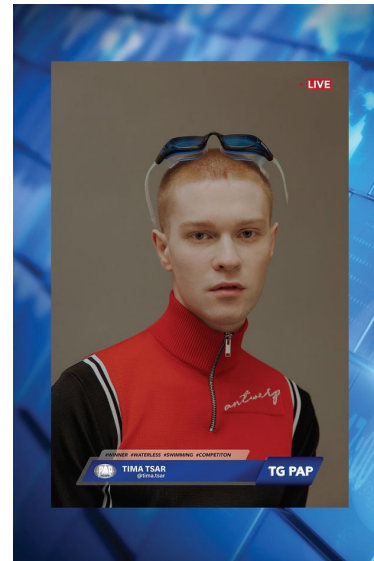

TIMA T

Height 186cm/6'1" Waist 76cm/30" Chest 93cm/36.5" Hips 94cm/37"
Hair Red Eyes Blue/Grey

Calle Diputación 237 | 4º 3ª | 08007 Barcelona | Spain
Phone: +34 93 548 44 33 | info@twomanagement.com